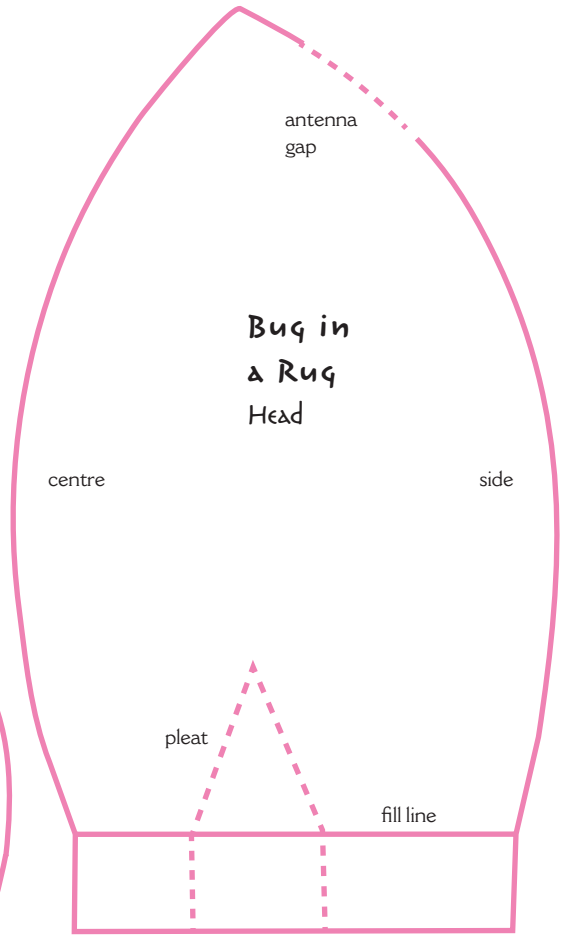

Trace mirror
image of the
four flower
pieces only

cut 5 petals

cut 4 petals

**Flower
Garden Quilt**
Large Green Flower
Cut 1

**Flower
Garden Quilt**
Large Blue Flower
Cut 1

cut 2
circles

**Flower
Garden Quilt**
Orange Flower
Cut 2

cut 8 petals

**Flower
Garden Quilt**
Large Yellow Flower
Cut 1

Little Ladybug Bag
Wing

Little
Ladybug
Bag
Bag Top

**Little
Ladybug Bag**

Pocket
Trace mirror image for
the full pocket template

**Little
Ladybug Bag**

Main Bag
Trace mirror image for
the full main bag template

pleat

pleat

Sebastian
the Snail
Main Body

Sebastian
the Snail
Eye

Sebastian
the Snail
Mouth

Sebastian the Snail
Left Antenna

turning gap

Sebastian the Snail
Right Antenna

Flutter-by
Mobile
Body

Bug in
a Rug
Antenna