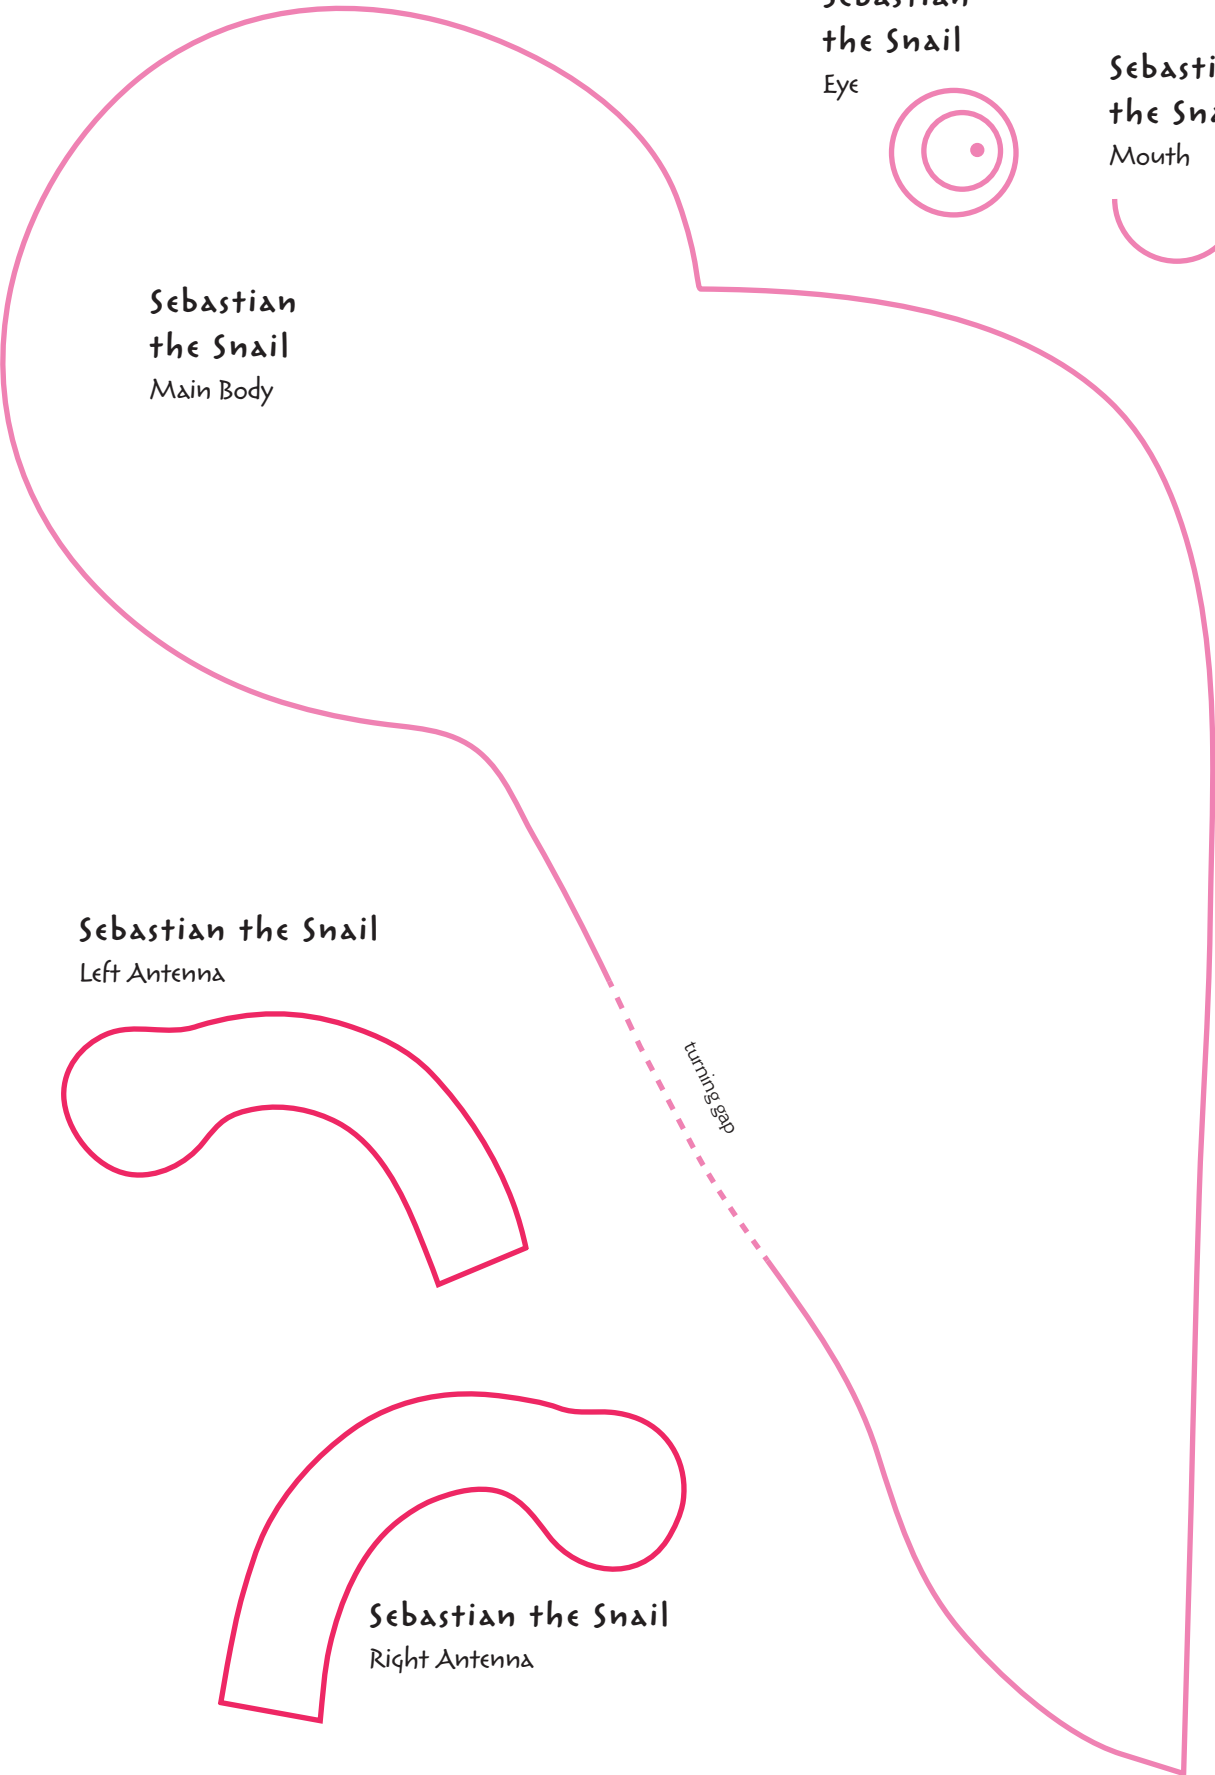

Trace mirror
image of the
four flower
pieces only

cut 5 petals

cut 4 petals

**Flower
Garden Quilt**
Large Green Flower
Cut 1

**Flower
Garden Quilt**
Large Blue Flower
Cut 1

cut 2
circles

**Flower
Garden Quilt**
Orange Flower
Cut 2

cut 8 petals

**Flower
Garden Quilt**
Large Yellow Flower
Cut 1

Little Ladybug Bag
Wing

Little
Ladybug
Bag
Bag Top

**Little
Ladybug Bag**

Pocket
Trace mirror image for
the full pocket template

**Little
Ladybug Bag**

Main Bag
Trace mirror image for
the full main bag template

pleat

pleat

Sebastian
the Snail
Main Body

Sebastian
the Snail
Eye

Sebastian
the Snail
Mouth

Sebastian the Snail
Left Antenna

turning gap

Sebastian the Snail
Right Antenna

Flutter-by
Mobile
Body

Bug in
a Rug
Antenna