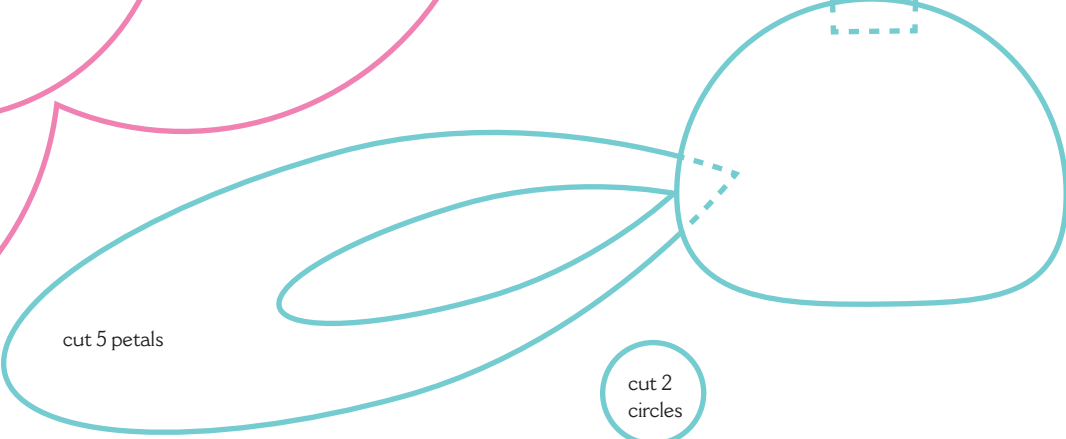

Trace mirror
image of the
four flower
pieces only

cut 5 petals

cut 4 petals

**Flower
Garden Quilt**
Large Green Flower
Cut 1

**Flower
Garden Quilt**
Large Blue Flower
Cut 1

cut 2
circles

**Flower
Garden Quilt**
Orange Flower
Cut 2

cut 8 petals

**Flower
Garden Quilt**
Large Yellow Flower
Cut 1

Little Ladybug Bag
Wing

Little
Ladybug
Bag
Bag Top

**Little
Ladybug Bag**

Pocket
Trace mirror image for
the full pocket template

**Little
Ladybug Bag**

Main Bag
Trace mirror image for
the full main bag template

pleat

pleat

Sebastian
the Snail
Main Body

Sebastian
the Snail
Eye

Sebastian
the Snail
Mouth

Sebastian the Snail
Left Antenna

turning gap